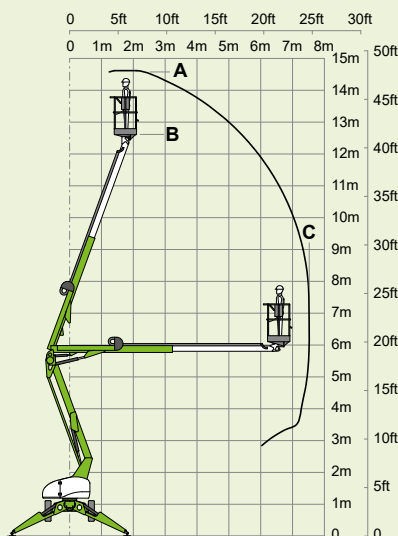

niftylift

TM42T

(A) 48ft 6in

(B) 42ft

(C) 25ft

500lbs

4ft 7in x 2ft 4in

(D) 6ft 7in

(F) 5ft 3in

(G) 12ft 6in

(J) 18ft 3in

Option

3990lbs

23%
13°

niftylift
 1438 S. Buncombe Road,
 Greer, SC - 29651
 United States
 1-800-643-8954
 usasales@niftylift.com
 www.niftylift.com