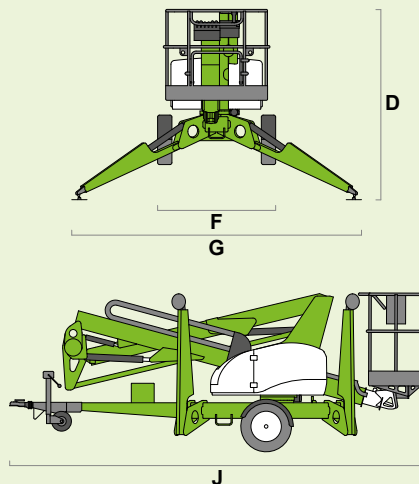

niftylift

TM42T

(A) 48ft 6in

(B) 42ft

(C) 25ft

500lbs

4ft 7in x 2ft 4in

(D) 6ft 7in

(F) 5ft 3in

(G) 12ft 6in

(J) 18ft 3in

Option

3990lbs

23%
13°

niftylift
 1438 S. Buncombe Road,
 Greer, SC - 29651
 United States
 1-800-643-8954
 usasales@niftylift.com
 www.niftylift.com